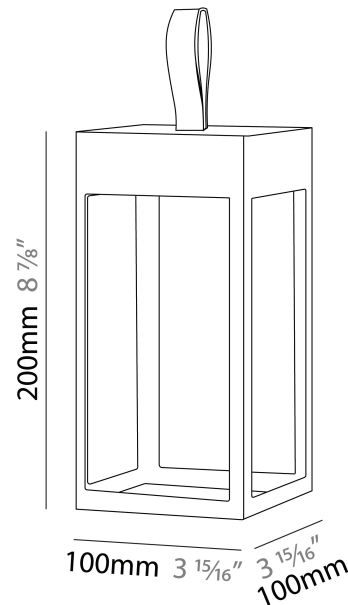

ETEREA 2.0 PORTABLE

E9B300-

base number   Finish
Options

1. To build a product code in our configurator select the specify button on the base model # product page
2. To build a manual product code on this datasheet choose from the options listed below in blue font and add the suffix to the base model #

GENERAL

Series: Eterea 2.0
Brand: Platek
Division: Exterior
Mounting Type: Portable
Mounting Location: Table
Subcategory: Battery Operated

PHYSICAL

Shape: Rectangle
Length (mm): 100
Length (in): 3 ¹⁵/₁₆
Width (mm): 100
Width (in): 3 ¹⁵/₁₆
Height (mm): 200
Height (in): 7 ⁷/₈
Light Distribution: Direct
Weight (kg): 0.9
Screws: No visible screws
Diffuser: Frosted Methacrylate
Fixture Finish: [ANT](#) / [BLK](#) / [BRZ](#) / [COR](#) / [RSB](#) / [WHI](#)
Fixture Material: Stainless Steel
Cable Details: Supplied with one Micro USB power supply cable 1.2m in length
Upon Request: Bolt Down

ELECTRICAL

Lamp Type: LED
Input Wattage (W): 1
Total Output Wattage (W): 1
Dimming: Non-Dimmable
Input Voltage (V): 120

LED

Number of LEDs: 1
Color Temperature (°K): 3000
Max. Delivered Lumen (lm): 80
Nominal Lumen (lm): 250
CRI: >90 CRI
Lamp Life (hrs): 60000

OPTICAL

Optic°: 100

RATINGS AND CERTIFICATIONS

Certified By: Certified for North American Standards
IP rating: IP65
IK Rating: IK07

PROJECT _____
TYPE _____
SPECIFIER _____
QUANTITY _____
DATE _____