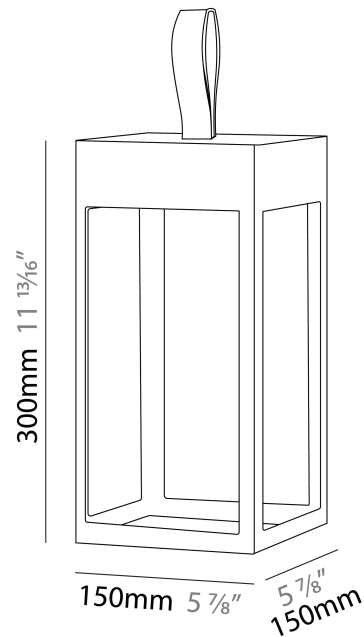

ETEREA 2.0 PORTABLE

E9B224-

base number   Finish
Options

PROJECT
TYPE
SPECIFIER
QUANTITY
DATE

1. To build a product code in our configurator select the specify button on the base model # product page
2. To build a manual product code on this datasheet choose from the options listed below in blue font and add the suffix to the base model #

GENERAL

Series: Eterea 2.0
Brand: Platek
Division: Exterior
Mounting Type: Portable
Mounting Location: Table
Subcategory: Battery Operated

PHYSICAL

Shape: Rectangle
Length (mm): 150
Length (in): 5 7/8
Width (mm): 150
Width (in): 5 7/8
Height (mm): 300
Height (in): 11 13/16
Light Distribution: Direct
Weight (kg): 1.8
Weight (lbs): 4
Screws: No visible screws
Diffuser: Frosted Methacrylate
Fixture Finish: [ANT](#) / [BLK](#) / [BRZ](#) / [COR](#) / [RSB](#) / [WHI](#)
Fixture Material: Stainless Steel
Cable Details: Supplied with one Micro USB power supply cable 1.2m in length
Upon Request: Bolt Down

ELECTRICAL

Lamp Type: LED
Input Wattage (W): 4.5
Total Output Wattage (W): 4.5
Dimming: Non-Dimmable
Input Voltage (V): 120

LED

Number of LEDs: 1
Color Temperature (°K): 3000
Max. Delivered Lumen (lm): 275
Nominal Lumen (lm): 450
CRI: >90 CRI
Lamp Life (hrs): 60000

OPTICAL

Optic°: 100

RATINGS AND CERTIFICATIONS

Certified By: Certified for North American Standards
IP rating: IP65
IK Rating: IK07
Bug Rating: B0 U0 G0